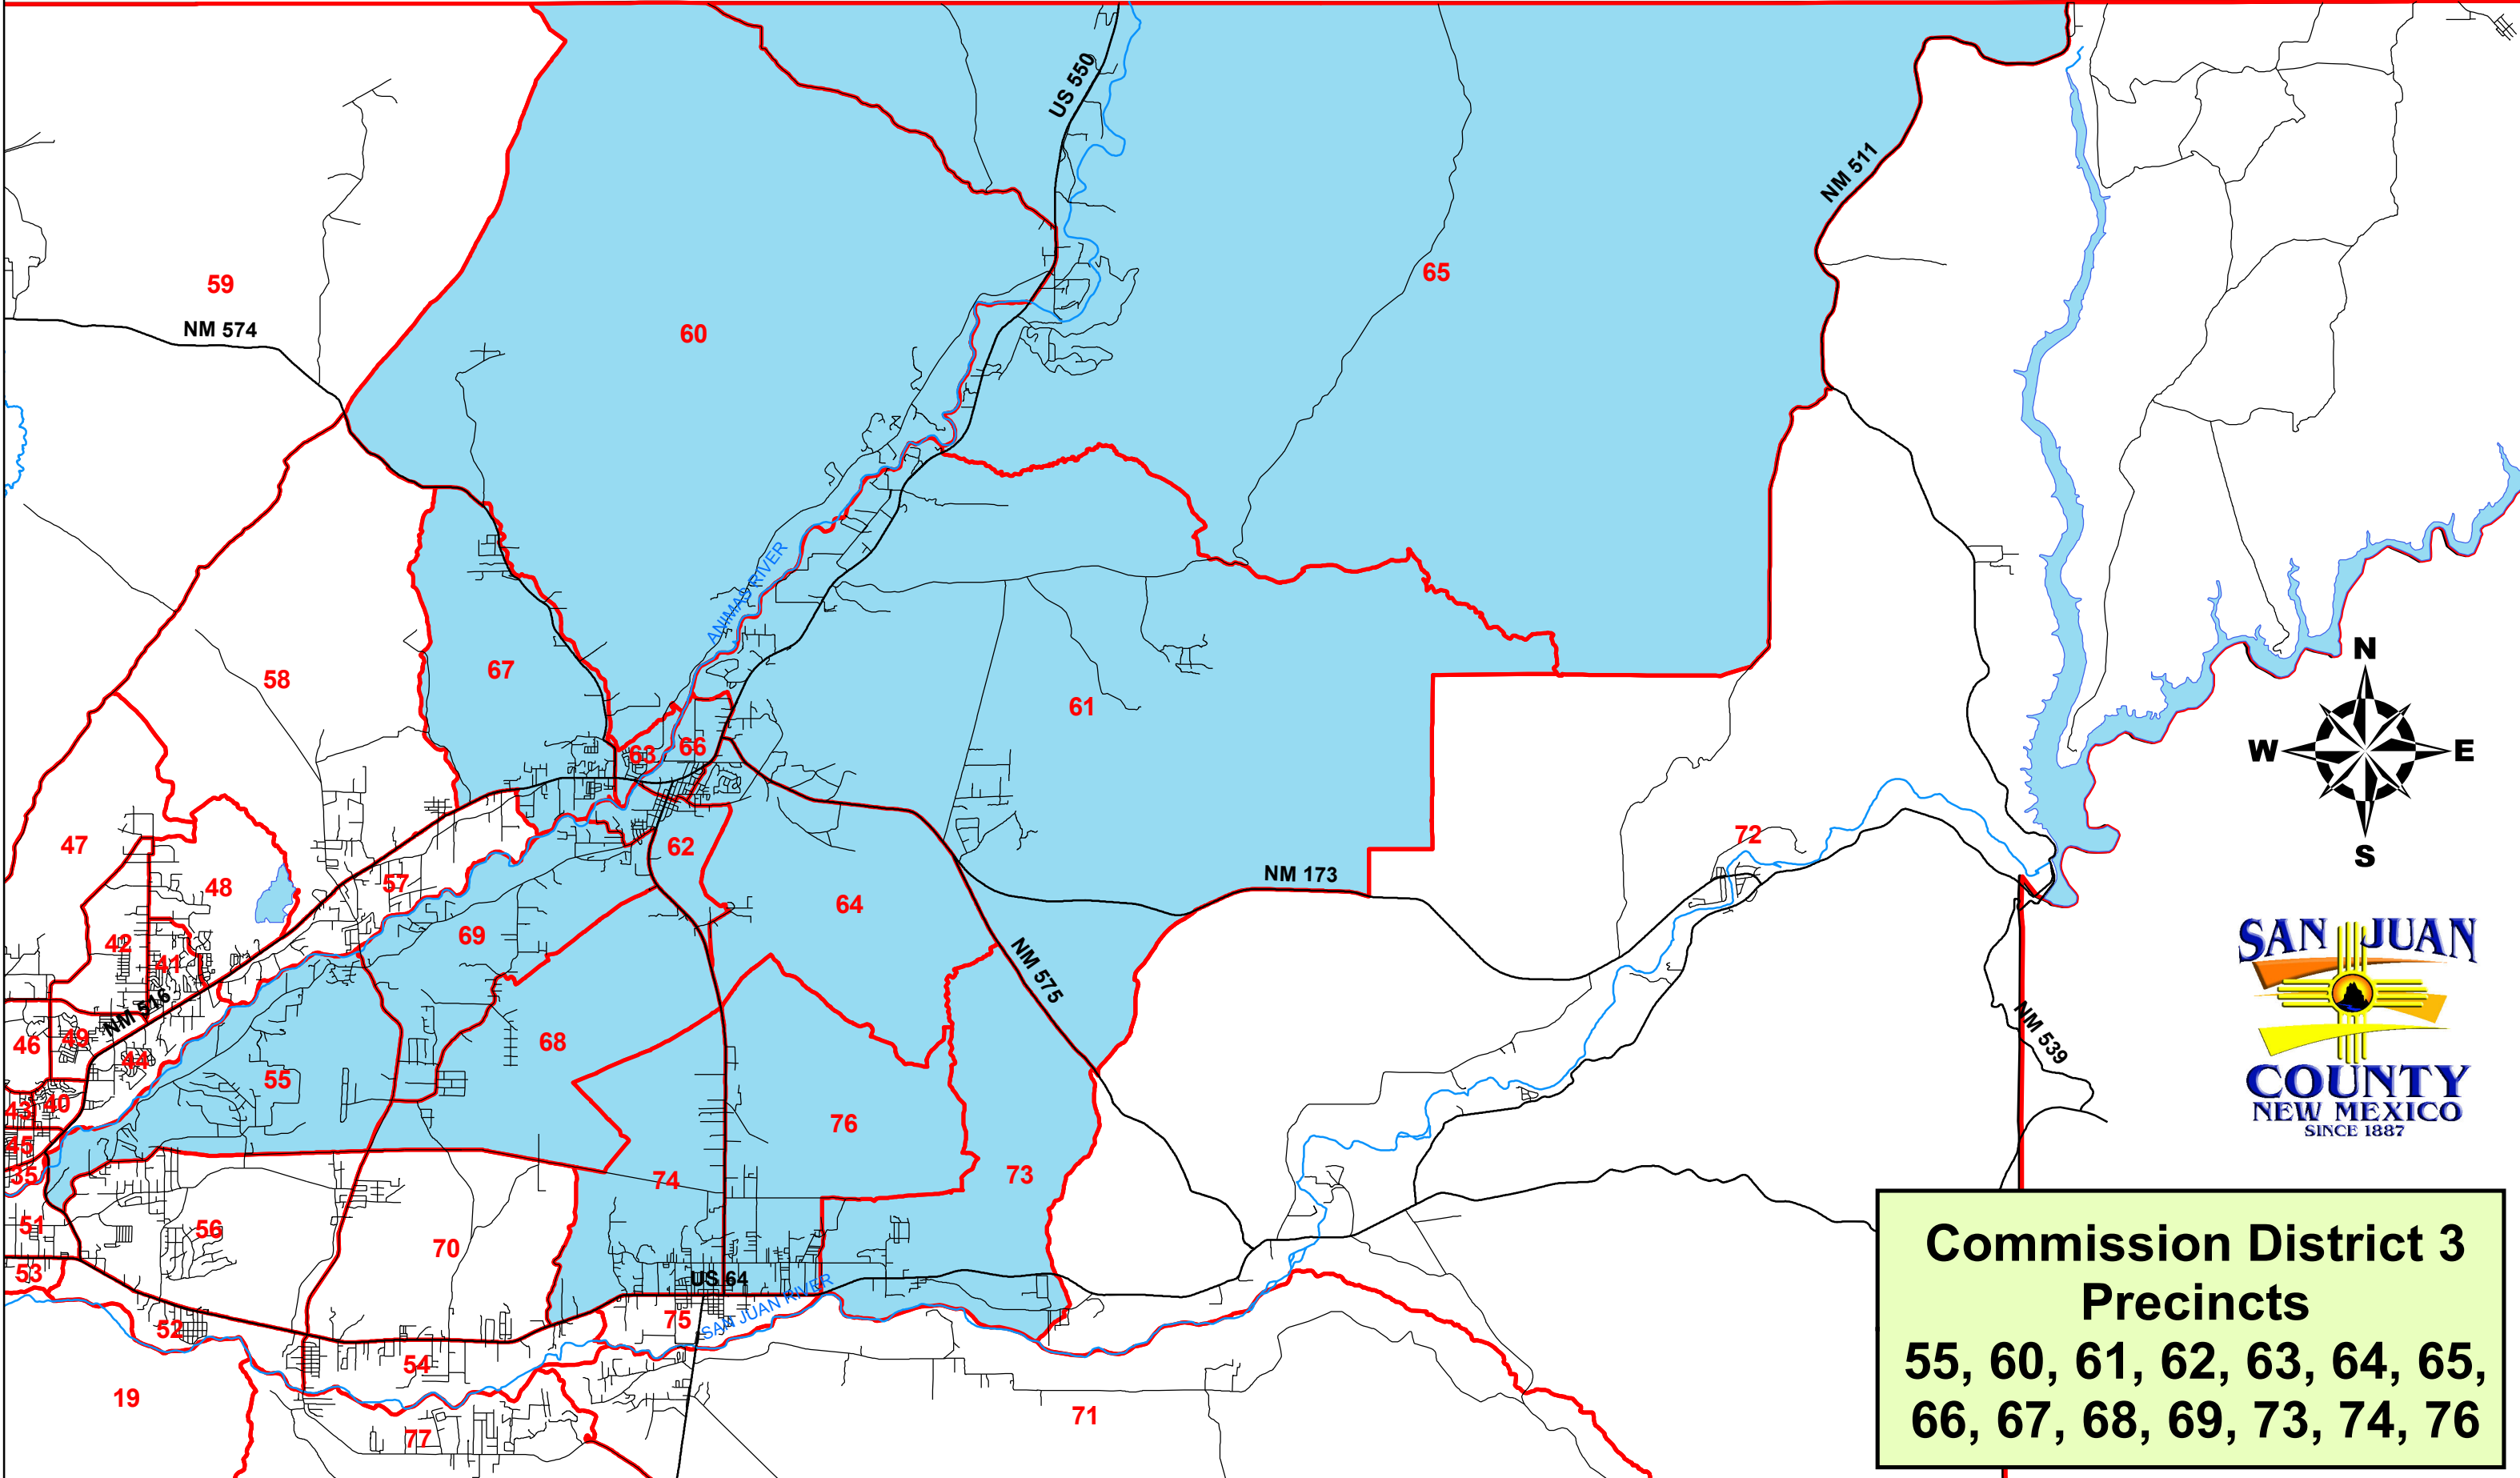

Commission District 3

Colorado State Line

**Commission District 3
Precincts**
55, 60, 61, 62, 63, 64, 65,
66, 67, 68, 69, 73, 74, 76