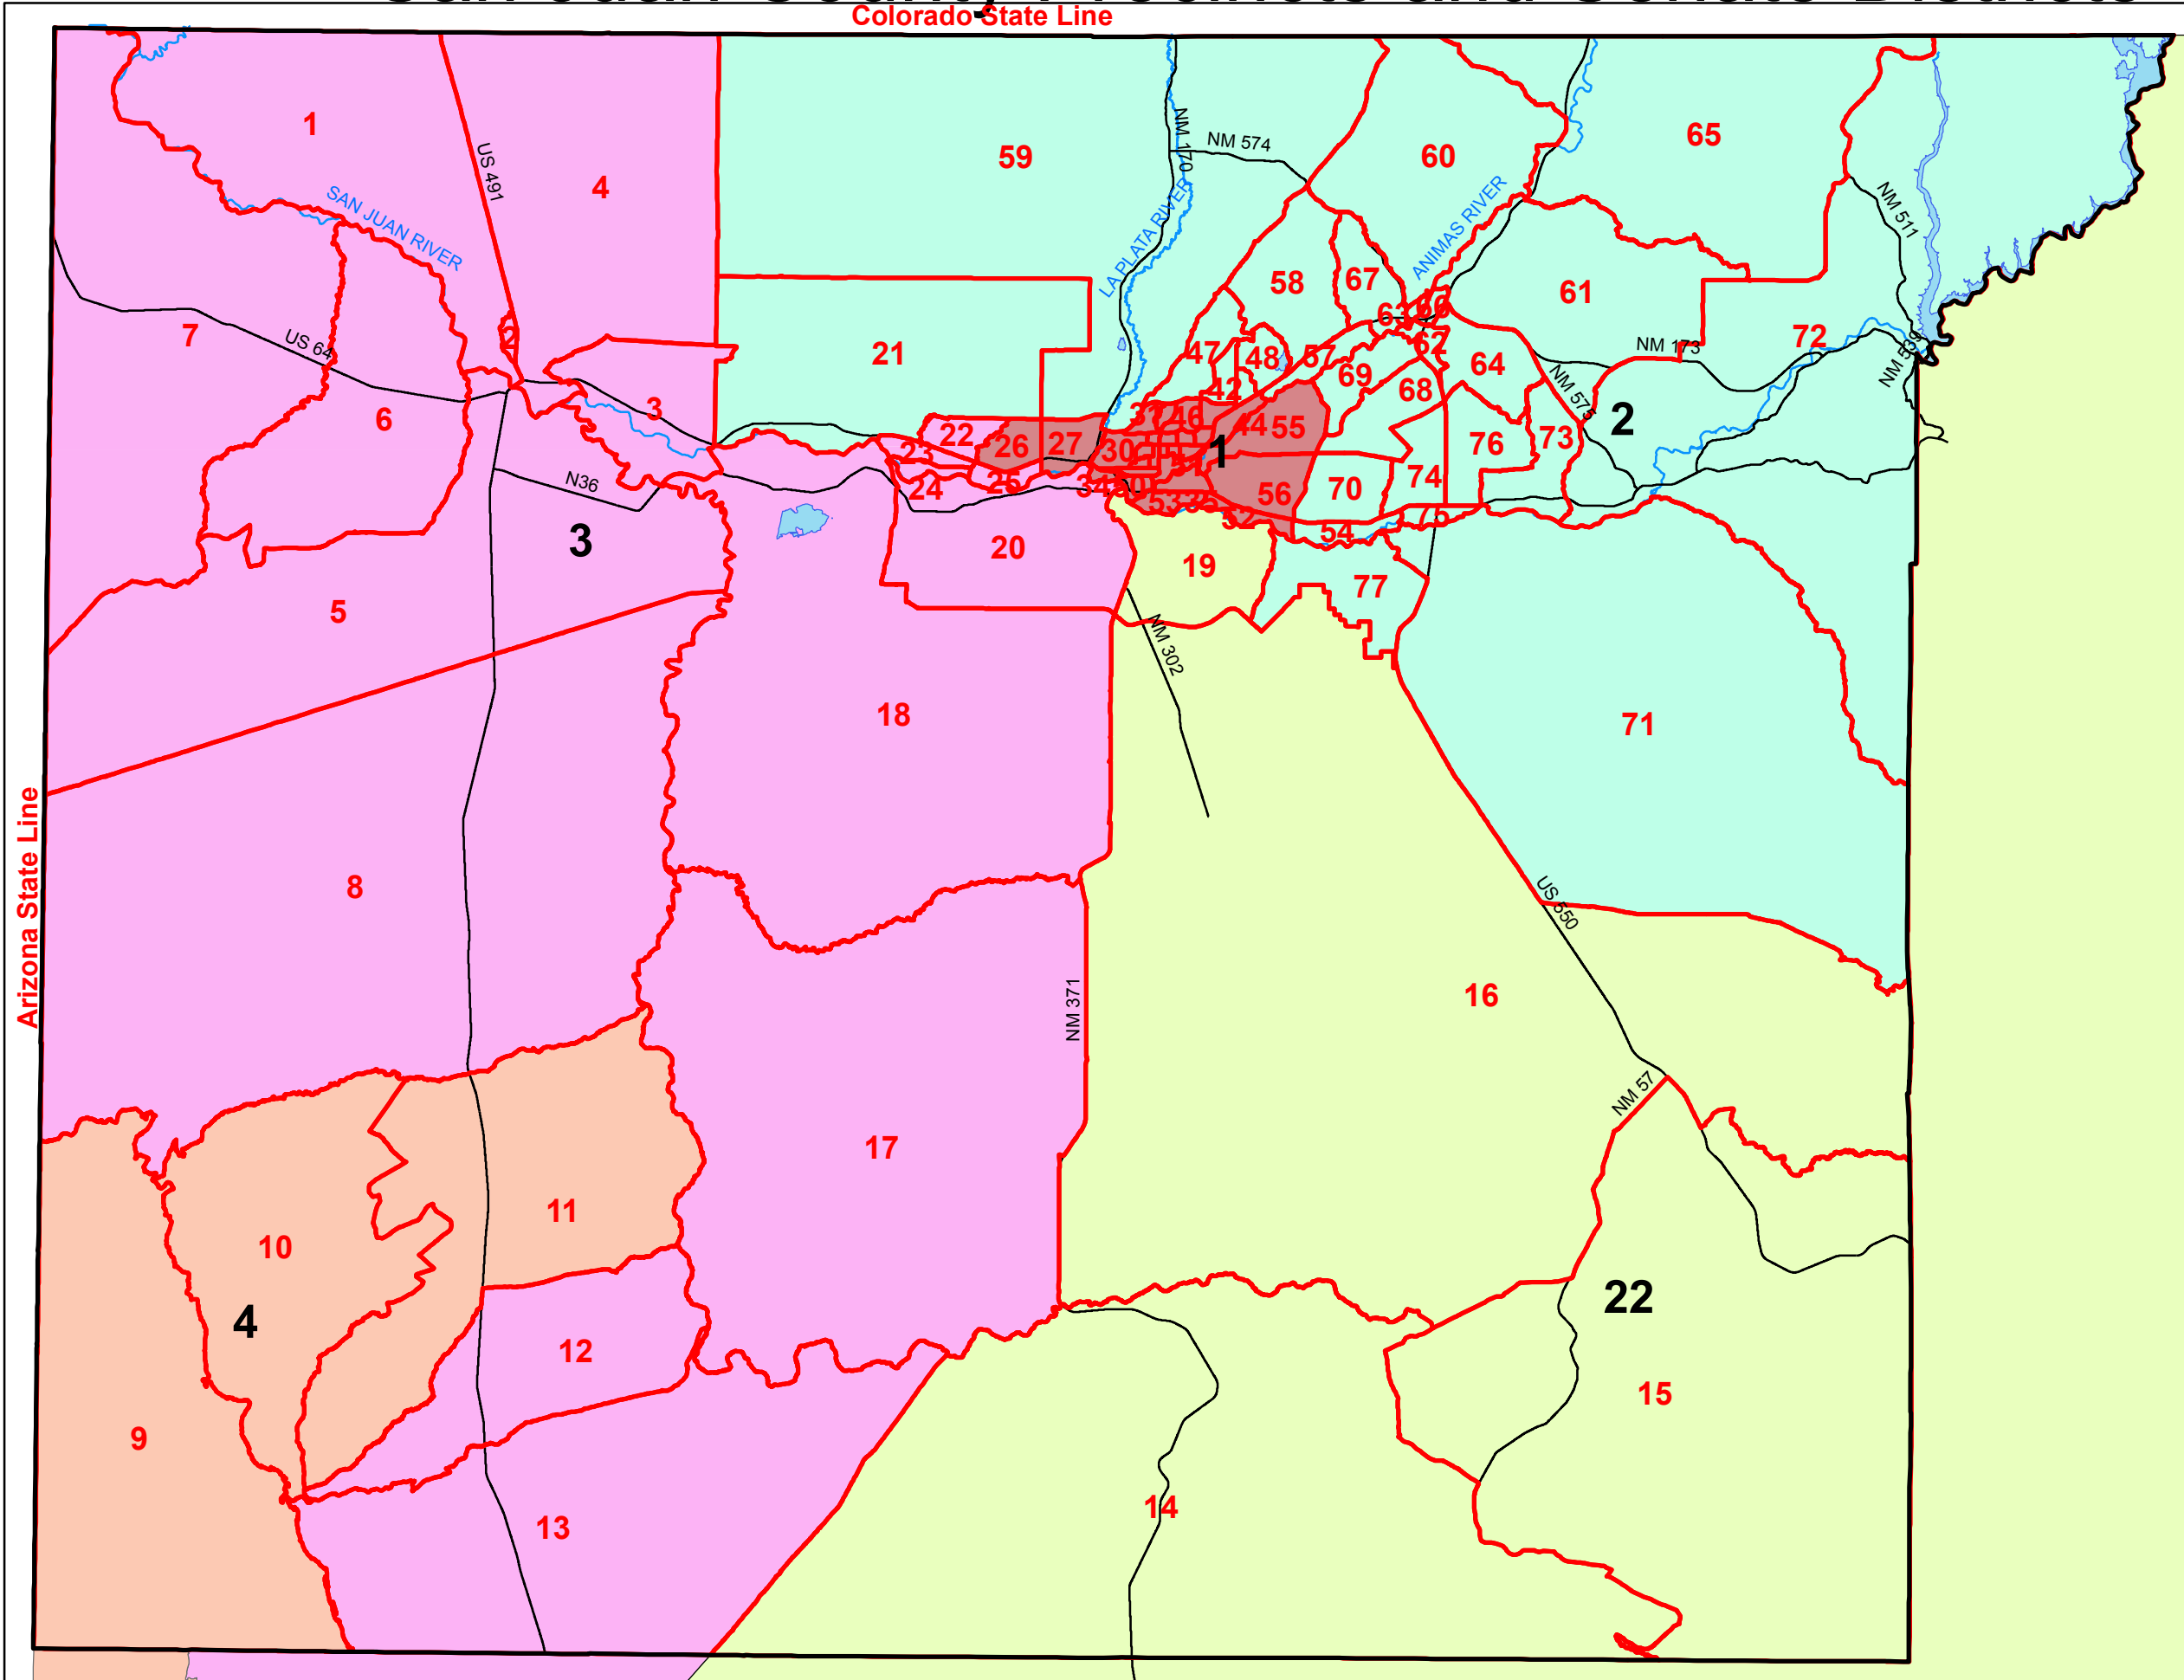

San Juan County Precincts and Senate Districts

Colorado State Line

Legend

- COUNTY LINE
- PRECINCTS
- NM & US HIGHWAYS
- LAKES
- RIVERS

SENATE DISTRICTS

- 1
- 2
- 22
- 3
- 4

Arizona State Line